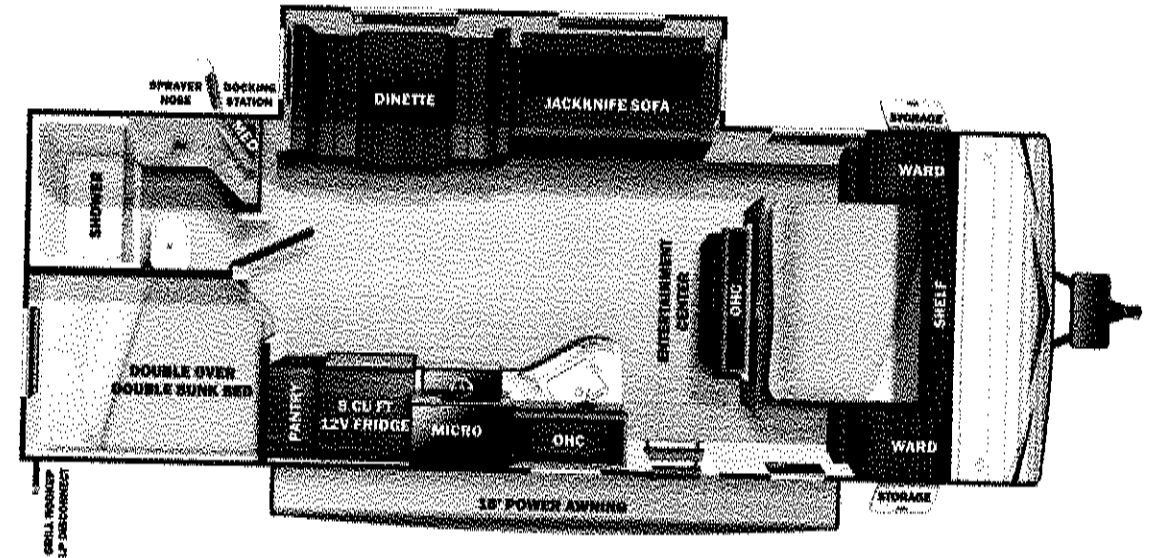

- Interior**
- 75lb. Ball Bearing Drawer Guides
 - 81" Interior Height
 - Cable & Satellite Prep
 - Closable A/C Vents
 - Foot Flush Toilet
 - Hardwood Cabinet Doors
 - Kid & Pet Friendly - No Carpet, No Floor Heat Registers
 - LED Lighting
 - Pleated Shades
 - Pocket-Screwed Lumbercore Cabinet Construction
 - Rangehood
 - Residential High-Rise Faucet
- Customer Convenience Package**
- 13.5K BTU Roof Mount A/C
 - 3-Burner Cooktop with Glass Cover
 - Digital TV Antenna
 - Durable Residential Style Flooring - Designer Carefree Congoleum®
 - Gas DSI Water Heater
 - Microwave
 - Nitrogen Filled Tires
 - Power Awning with LED Lighting & Integrated Speakers
 - Powered Bathroom Vent
 - Solar Prep
 - Stabilizer Jacks
 - Water Heater Bypass

 58TBH0BP9M15L3133

UNIT TOTAL 27,376.00

DEALER INSTALLED OPTIONS

UVW 5825 lbs **Sleeps** Up to 10 **Length** 30' 8.88"

DIMENSIONS

Exterior height: 132.25"
 Exterior width: 96.00"
WEIGHTS
 GVWR: 7500
 GAWR (front): 3500
 GAWR (rear): 3500
 Approx. Gross Cargo Carrying Capacity (GCCC): 1675